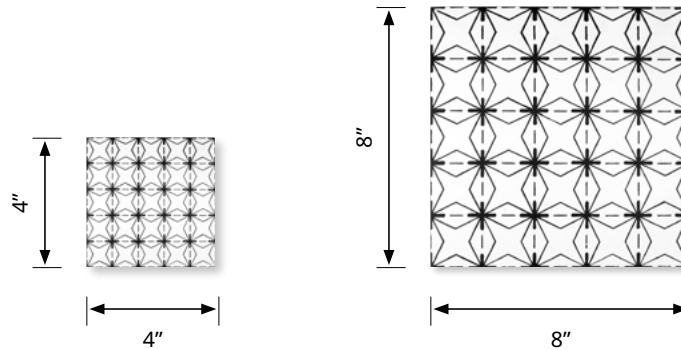

## TILE SPECS

SIZE	PRICE	THICKNESS	COVERAGE	FINISH	MATERIAL	WEIGHT
4" x 4"	\$3.00	1/2"	1 SQ FT = 9 PCS	MATTE / GLOSS	CLAY	0.35 LB
8" x 8"	\$7.40		1 SQ FT = 2.25 PCS	MATTE / SEMI-GLOSS		1.2 LB